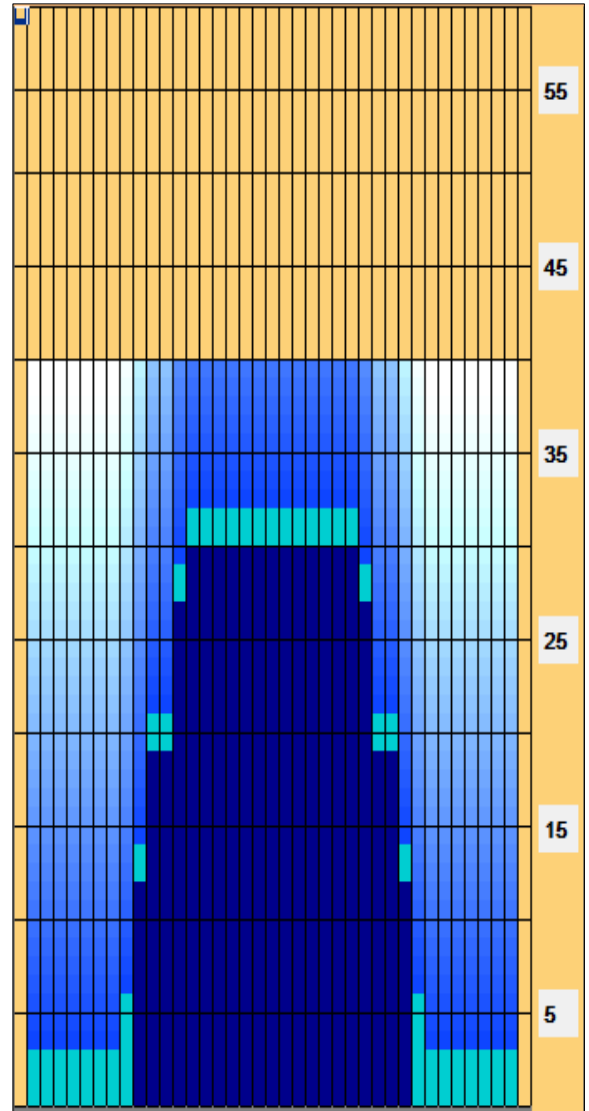

Kegel Recreation Series - BOURBON STREET - 6240

Oil Pattern Distance:	40 Feet	Reverse Brush Drop:	40 Feet	Oil Per Board:	50 uL
Forward Oil Total:	15.6 mL	Reverse Oil Total:	7.85 mL	Volume Oil Total:	23.45 mL
Forward Boards Crossed:	312 Boards	Reverse Boards Crossed:	157 Boards	Total Boards Crossed:	469 Boards

	Start	Stop	Loads	Speed	Crossed	Start	End	Feet	T.Oil
1	2L	2R	3	14	111	0.0	3.9	3.9	5550
2	9L	9R	1	18	23	3.9	6.4	2.5	1150
3	10L	10R	3	18	63	6.4	14.0	7.6	3150
4	11L	11R	3	18	57	14.0	21.6	7.6	2850
5	13L	13R	3	18	45	21.6	29.2	7.6	2250
6	14L	14R	1	22	13	29.2	32.3	3.1	650
7	2L	2R	0	22	0	32.3	34.0	1.7	0
8	2L	2R	0	26	0	34.0	40.0	6.0	0

Conditioner:
Type In or Select One

TransferType:
Type In or Select One

Forward

Reverse

Combined

Buff

	Start	Stop	Loads	Speed	Crossed	Start	End	Feet	T.Oil
1	2L	2R	0	30	0	40.0	30.0	-10.0	0
2	14L	14R	1	22	13	30.0	26.9	-3.1	650
3	13L	13R	3	18	45	26.9	19.3	-7.6	2250
4	11L	11R	3	18	57	19.3	11.7	-7.6	2850
5	10L	10R	2	14	42	11.7	7.8	-3.9	2100
6	2L	2R	0	10	0	7.8	0.0	-7.8	0

Reverse Drop Brush 32'. Download PDF for full description.

Item	3L-7L:18L-18R	8L-12L:18L-18R	13L-17L:18L-18R	18L-18R:17R-13R	18L-18R:12R-8R	18L-18R:7R-3R
Description	Outside Track:Middle	Middle Track:Middle	Inside Track:Middle	Middle:Inside Track	Middle:Middle Track	Middle:Outside Track
Track Zone Ratio	7.67	2.5	1.02	1.02	2.5	7.67